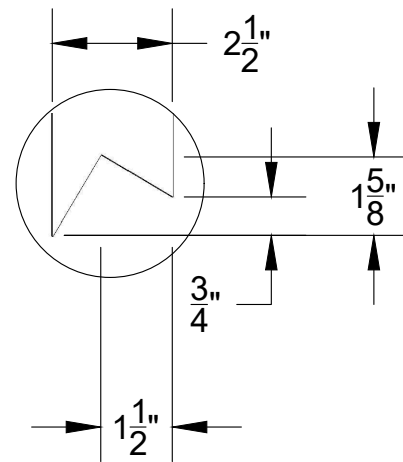

N4  
1 NECK HARNESS FRONT VIEW  
1X6

N4  
2 NECK HARNESS SIDE VIEW  
1X6

N4  
4 NECK OVERVIEW  
HARNESS IS HIGHLIGHTED

N4  
3 SIDE PIECE HOLE LOCATION

NOTES: GLUE AND SCREW

NECK HARNESS	
<b>SHE KILLS MONSTERS</b>	
PURDUE THEATRE	
DIRECTOR: AMY L BUDD	<b>N4 / N6</b>
SCENIC DESIGNER: JEFFREY KMIEC	
DRAGON DESIGNER: KATE CARDINALLI	
TD: STEPHEN W FRAUSTO	
DRAFTER: ELENA HELVAJIAN	
DATE: 02/16/19	SCALE: 1" = 1'0"

N5  
1 NECK LEVER TOP VIEW  
1X6 RIPPED TO 1X3

N5  
2 NECK LEVER SIDE VIEW

N5  
4 NECK OVERVIEW  
LEVER IS HIGHLIGHTED

N5  
3 DETAIL B  
SCALE: 3" = 1'0"

NOTES: GLUE AND SCREW

NECK LEVER	
<b>SHE KILLS MONSTERS</b>	
PURDUE THEATRE	
DIRECTOR: AMY L BUDD	<b>N5 / N6</b>
SCENIC DESIGNER: JEFFREY KMIEC	
DRAGON DESIGNER: KATE CARDINALLI	
TD: STEPHEN W FRAUSTO	
DRAFTER: ELENA HELVAJIAN	
DATE: 02/16/19	SCALE: 1" = 1'0"

N6  
1 NECK ASSEMBLY ISOMETRIC VIEW  
ATTACH POINTS 1-4 WITH  $\frac{3}{8}$ "  
BOLTS (R&R)

ATTACH LEVER MECHANISM TO  
NECK BASE WITH  $3\frac{1}{2}$ " MENDING PLATE

N6  
2 NECK ASSEMBLY WITH LEVER ISOMETRIC VIEW