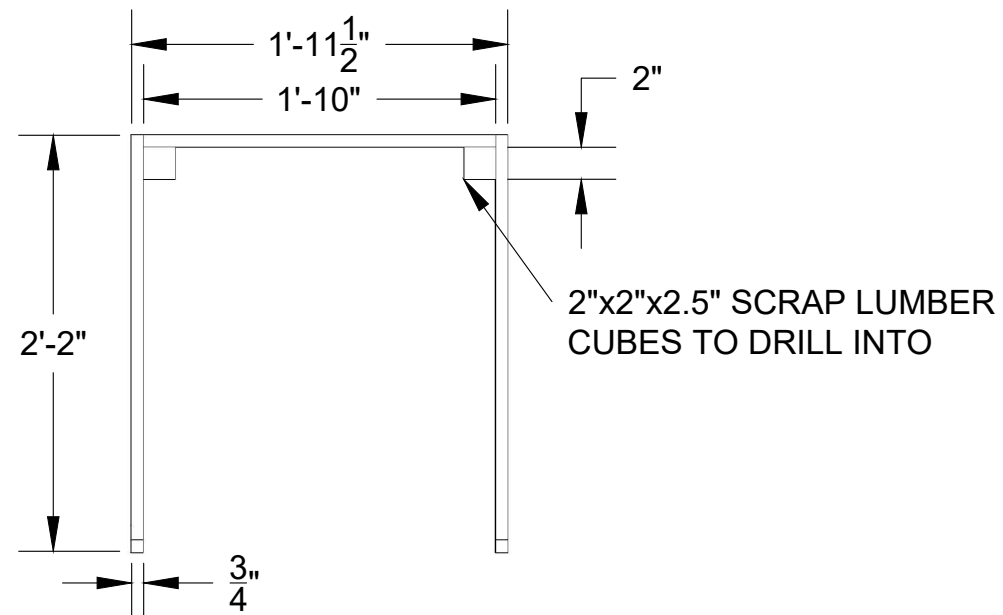

N4  
1 NECK HARNESS FRONT VIEW  
1X6

N4  
2 NECK HARNESS SIDE VIEW  
1X6

N4  
4 NECK OVERVIEW  
HARNESS IS HIGHLIGHTED

N4  
3 SIDE PIECE HOLE LOCATION

NOTES: GLUE AND SCREW

NECK HARNESS	
<b>SHE KILLS MONSTERS</b>	
PURDUE THEATRE	
DIRECTOR: AMY L BUDD	<b>N4 / N6</b>
SCENIC DESIGNER: JEFFREY KMIEC	
DRAGON DESIGNER: KATE CARDINALLI	
TD: STEPHEN W FRAUSTO	
DRAFTER: ELENA HELVAJIAN	
DATE: 02/16/19	SCALE: 1" = 1'0"

N5  
1 NECK LEVER TOP VIEW  
1X6 RIPPED TO 1X3

N5  
2 NECK LEVER SIDE VIEW

N5  
4 NECK OVERVIEW  
LEVER IS HIGHLIGHTED

N5  
3 DETAIL B  
SCALE: 3" = 1'0"

NOTES: GLUE AND SCREW

NECK LEVER	
<b>SHE KILLS MONSTERS</b>	
PURDUE THEATRE	
DIRECTOR: AMY L BUDD	<b>N5 / N6</b>
SCENIC DESIGNER: JEFFREY KMIEC	
DRAGON DESIGNER: KATE CARDINALLI	
TD: STEPHEN W FRAUSTO	
DRAFTER: ELENA HELVAJIAN	
DATE: 02/16/19	SCALE: 1" = 1'0"

N6  
1 NECK ASSEMBLY ISOMETRIC VIEW  
ATTACH POINTS 1-4 WITH  $\frac{3}{8}$ "  
BOLTS (R&R)

ATTACH LEVER MECHANISM TO  
NECK BASE WITH  $3\frac{1}{2}$ " MENDING PLATE

N6  
2 NECK ASSEMBLY WITH LEVER ISOMETRIC VIEW