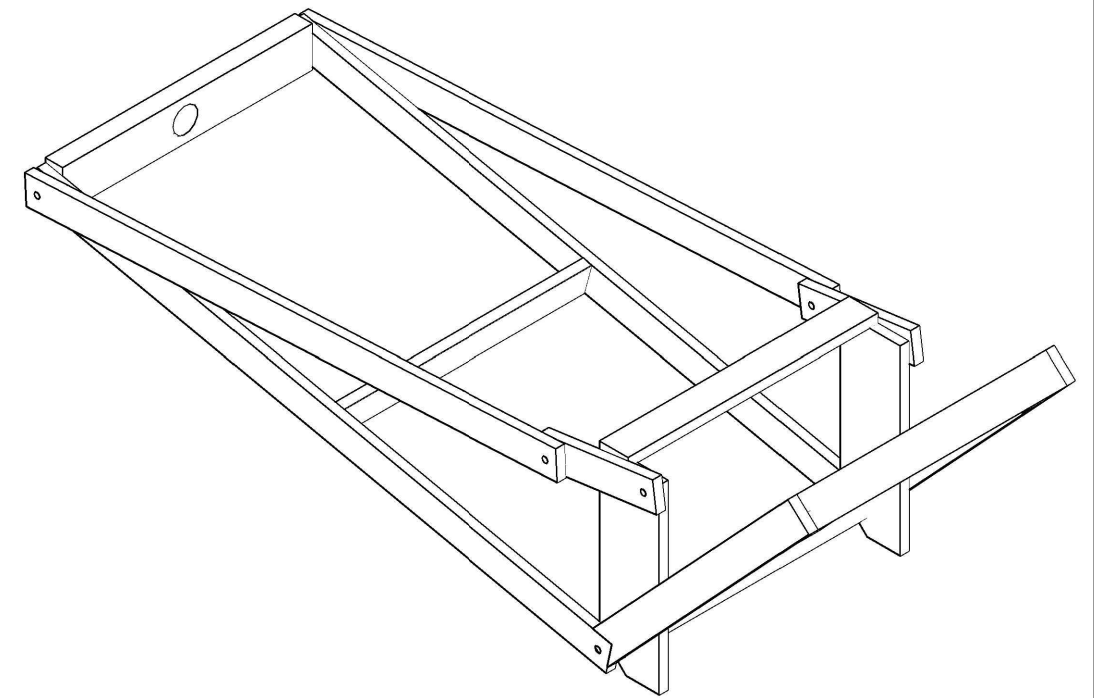

N5
4 NECK OVERVIEW
LEVER IS HIGHLIGHTED