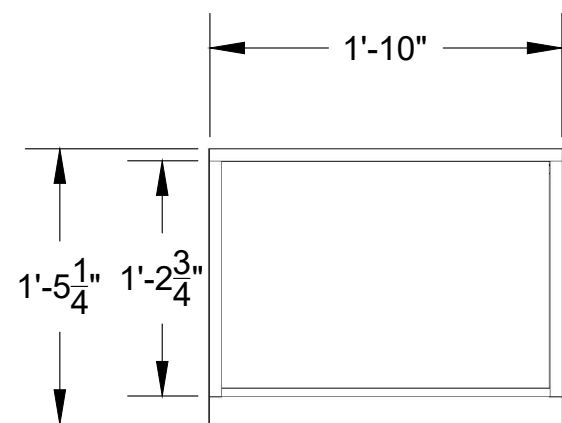

N4
1 NECK HARNESS FRONT VIEW
1X6