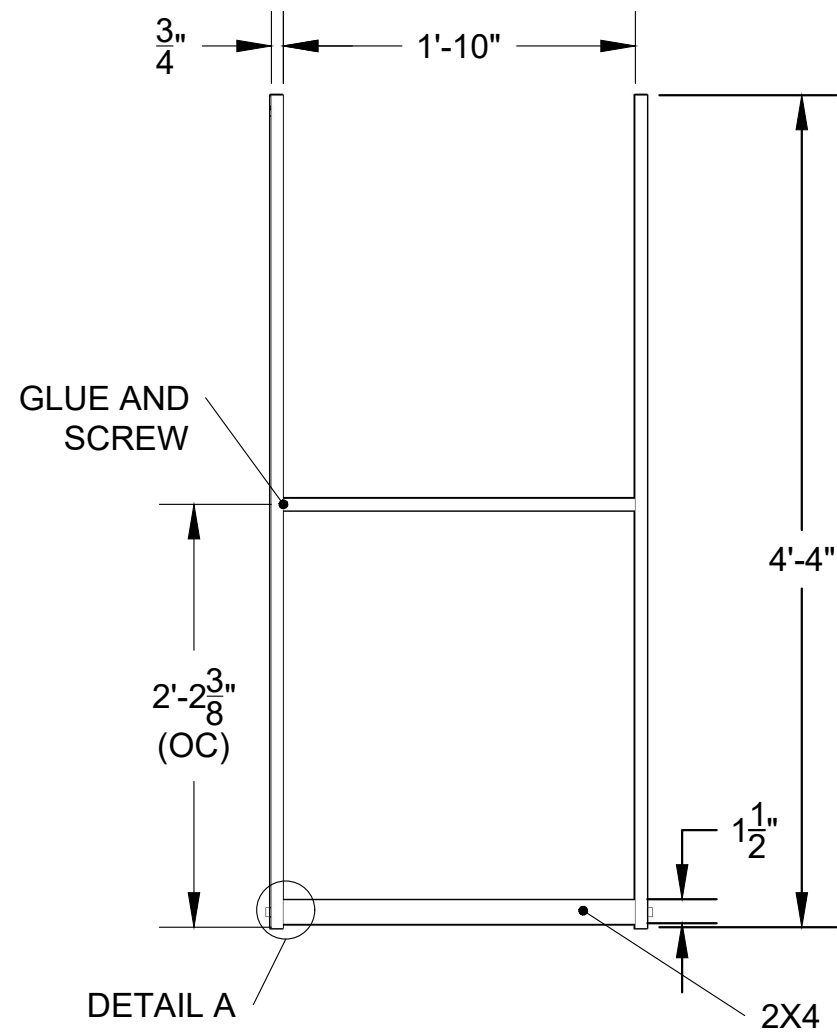

N1 NECK ISOMETRIC  
1

NECK OVERVIEW	
SHE KILLS MONSTERS	
PURDUE THEATRE	
DIRECTOR: AMY L BUDD	
SCENIC DESIGNER: JEFFREY KMIEC	
DRAGON DESIGNER: KATE CARDINALLI	
TD: STEPHEN W FRAUSTO	
DRAFTER: ELENA HELVAJIAN	
DATE: 02/16/19	SCALE: 1/2" = 1'0"
N1 /N6	

N2 NECK BASE TOP VIEW  
1 1X6 RIPPED TO 1X3

N2 NECK BASE SIDE VIEW  
3

N2 NECK OVERVIEW  
5 BASE IS HIGHLIGHTED

N2 NECK BASE FRONT VIEW  
2 1X6 RIPPED TO 1X3

N2 DETAIL A  
4 SCALE: 3" = 1'0"

NECK BASE	
<b>SHE KILLS MONSTERS</b>	
PURDUE THEATRE	
DIRECTOR: AMY L BUDD	
SCENIC DESIGNER: JEFFREY KMIEC	
DRAGON DESIGNER: KATE CARDINALLI	
TD: STEPHEN W FRAUSTO	
DRAFTER: ELENA HELVAJIAN	
DATE: 02/16/19	SCALE: 1" = 1'0"

N4  
1 NECK HARNESS FRONT VIEW  
1X6

N4  
2 NECK HARNESS SIDE VIEW  
1X6

N4  
4 NECK OVERVIEW  
HARNESS IS HIGHLIGHTED

N4  
3 SIDE PIECE HOLE LOCATION

NOTES: GLUE AND SCREW

NECK HARNESS	
<b>SHE KILLS MONSTERS</b>	
PURDUE THEATRE	
DIRECTOR: AMY L BUDD	<b>N4 / N6</b>
SCENIC DESIGNER: JEFFREY KMIEC	
DRAGON DESIGNER: KATE CARDINALLI	
TD: STEPHEN W FRAUSTO	
DRAFTER: ELENA HELVAJIAN	
DATE: 02/16/19	SCALE: 1" = 1'0"

N6  
1 NECK ASSEMBLY ISOMETRIC VIEW  
ATTACH POINTS 1-4 WITH  $\frac{3}{8}$ "  
BOLTS (R&R)

ATTACH LEVER MECHANISM TO  
NECK BASE WITH  $3\frac{1}{2}$ " MENDING PLATE

N6  
2 NECK ASSEMBLY WITH LEVER ISOMETRIC VIEW