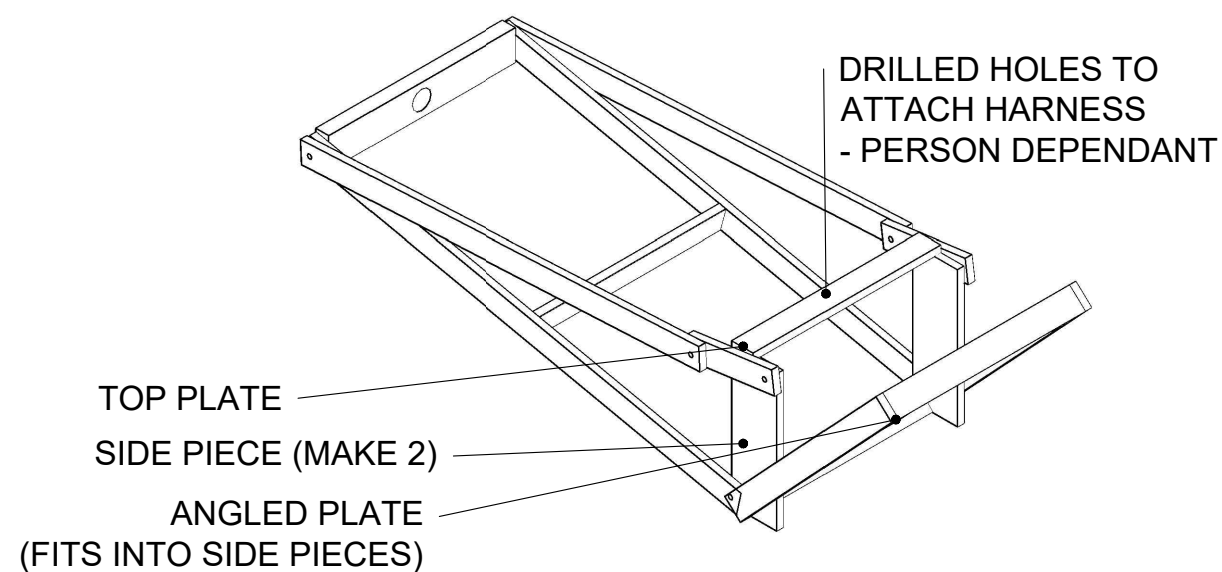

N4  
1 NECK HARNESS FRONT VIEW  
1X6

N4  
2 NECK HARNESS SIDE VIEW  
1X6

N4  
4 NECK OVERVIEW  
HARNESS IS HIGHLIGHTED

N4  
3 SIDE PIECE HOLE LOCATION

NOTES: GLUE AND SCREW

NECK HARNESS	
<b>SHE KILLS MONSTERS</b>	
PURDUE THEATRE	
DIRECTOR: AMY L BUDD	<b>N4 / N6</b>
SCENIC DESIGNER: JEFFREY KMIEC	
DRAGON DESIGNER: KATE CARDINALLI	
TD: STEPHEN W FRAUSTO	
DRAFTER: ELENA HELVAJIAN	
DATE: 02/16/19	SCALE: 1" = 1'0"