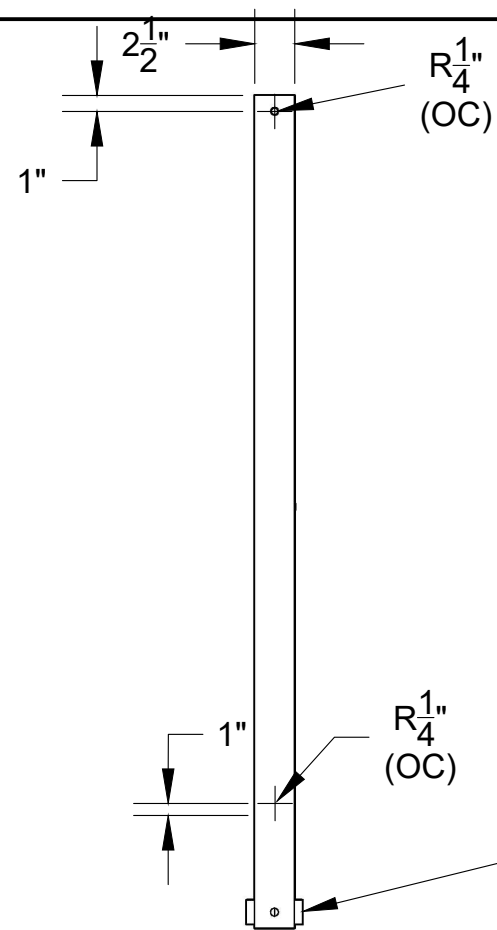

N1 NECK ISOMETRIC  
1

NECK OVERVIEW	
SHE KILLS MONSTERS	
PURDUE THEATRE	
DIRECTOR: AMY L BUDD	
SCENIC DESIGNER: JEFFREY KMIEC	
DRAGON DESIGNER: KATE CARDINALLI	
TD: STEPHEN W FRAUSTO	
DRAFTER: ELENA HELVAJIAN	
DATE: 02/16/19	SCALE: 1/2" = 1'0"
N1 /N6	

N2 NECK BASE TOP VIEW  
1 1X6 RIPPED TO 1X3

N2 NECK BASE SIDE VIEW  
3

N2 NECK OVERVIEW  
5 BASE IS HIGHLIGHTED

N2 NECK BASE FRONT VIEW  
2 1X6 RIPPED TO 1X3

N2 DETAIL A  
4 SCALE: 3" = 1'0"

NECK BASE	
<b>SHE KILLS MONSTERS</b>	
PURDUE THEATRE	
DIRECTOR: AMY L BUDD	
SCENIC DESIGNER: JEFFREY KMIEC	
DRAGON DESIGNER: KATE CARDINALLI	
TD: STEPHEN W FRAUSTO	
DRAFTER: ELENA HELVAJIAN	
DATE: 02/16/19	SCALE: 1" = 1'0"

N4  
1 NECK HARNESS FRONT VIEW  
1X6

N4  
2 NECK HARNESS SIDE VIEW  
1X6

N4  
4 NECK OVERVIEW  
HARNESS IS HIGHLIGHTED

N4  
3 SIDE PIECE HOLE LOCATION

NOTES: GLUE AND SCREW

NECK HARNESS	
<b>SHE KILLS MONSTERS</b>	
PURDUE THEATRE	
DIRECTOR: AMY L BUDD	<b>N4 / N6</b>
SCENIC DESIGNER: JEFFREY KMIEC	
DRAGON DESIGNER: KATE CARDINALLI	
TD: STEPHEN W FRAUSTO	
DRAFTER: ELENA HELVAJIAN	
DATE: 02/16/19	SCALE: 1" = 1'0"

N6  
1 NECK ASSEMBLY ISOMETRIC VIEW  
ATTACH POINTS 1-4 WITH  $\frac{3}{8}$ "  
BOLTS (R&R)

ATTACH LEVER MECHANISM TO  
NECK BASE WITH  $3\frac{1}{2}$ " MENDING PLATE

N6  
2 NECK ASSEMBLY WITH LEVER ISOMETRIC VIEW