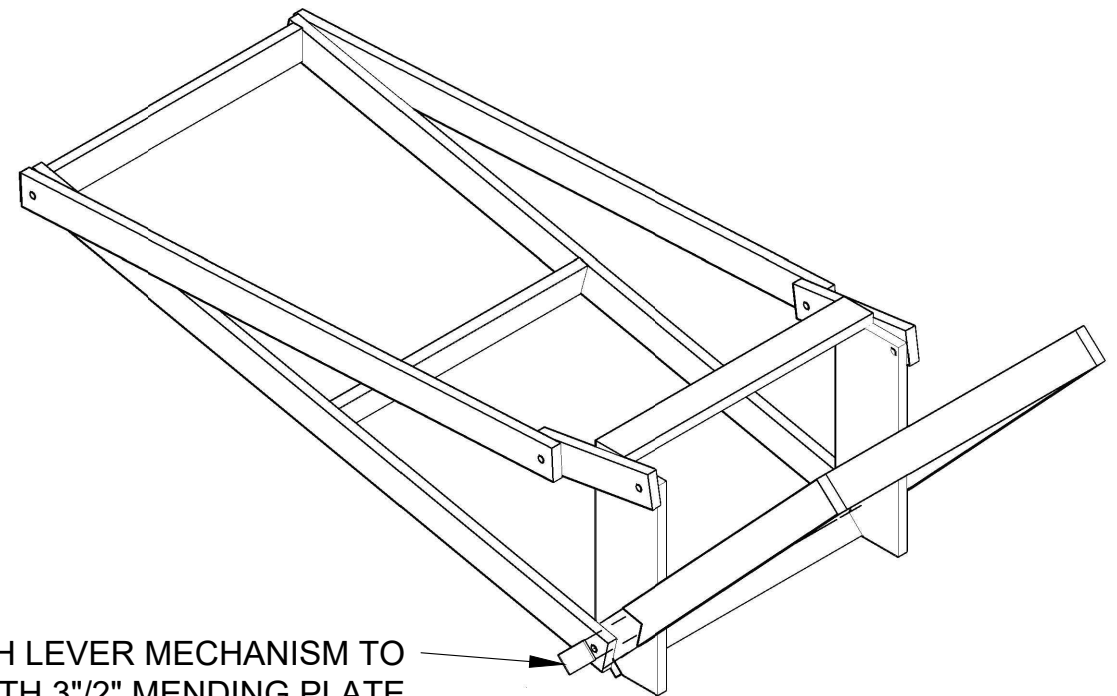

N6  
1 NECK ASSEMBLY ISOMETRIC VIEW  
ATTACH POINTS 1-4 WITH  $\frac{3}{8}$ "  
BOLTS (R&R)

ATTACH LEVER MECHANISM TO  
NECK BASE WITH  $3\frac{1}{2}$ " MENDING PLATE

N6  
2 NECK ASSEMBLY WITH LEVER ISOMETRIC VIEW