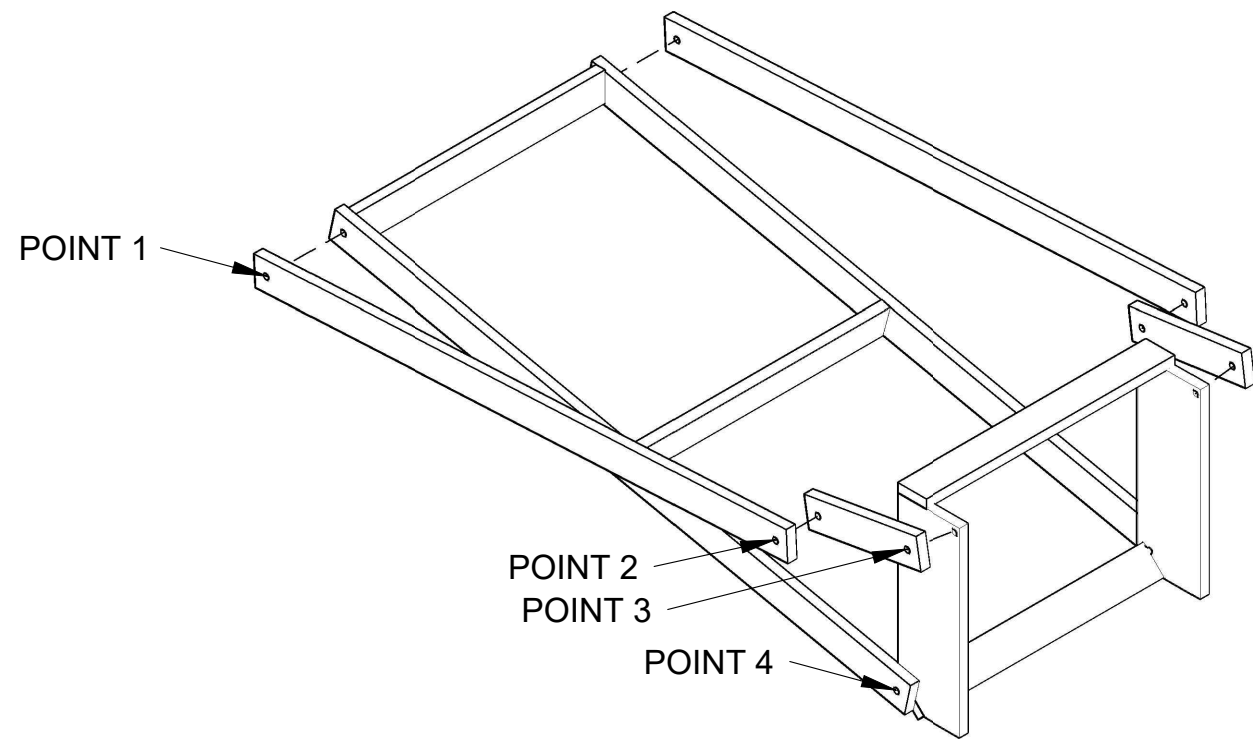

N6  
1 NECK ASSEMBLY ISOMETRIC VIEW  
ATTACH POINTS 1-4 WITH  $\frac{3}{8}$ "  
BOLTS (R&R)

ATTACH LEVER MECHANISM TO  
NECK BASE WITH  $3\frac{1}{2}$ " MENDING PLATE

N6  
2 NECK ASSEMBLY WITH LEVER ISOMETRIC VIEW