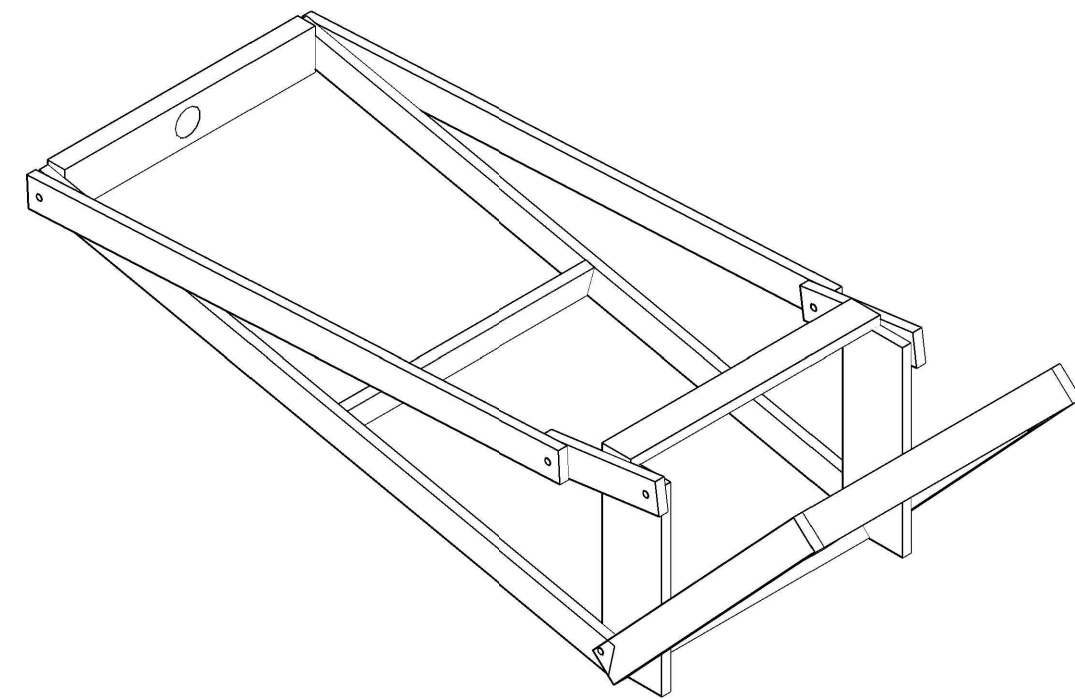

N1 NECK ISOMETRIC  
1

NECK OVERVIEW	
SHE KILLS MONSTERS	
PURDUE THEATRE	
DIRECTOR: AMY L BUDD	
SCENIC DESIGNER: JEFFREY KMIEC	
DRAGON DESIGNER: KATE CARDINALLI	
TD: STEPHEN W FRAUSTO	
DRAFTER: ELENA HELVAJIAN	
DATE: 02/16/19	SCALE: 1/2" = 1'0"
N1 /N6	

N2 NECK BASE TOP VIEW  
1 1X6 RIPPED TO 1X3

N2 NECK BASE SIDE VIEW  
3

N2 NECK OVERVIEW  
5 BASE IS HIGHLIGHTED

N2 NECK BASE FRONT VIEW  
2 1X6 RIPPED TO 1X3

N2 DETAIL A  
4 SCALE: 3" = 1'0"

NECK BASE	
<b>SHE KILLS MONSTERS</b>	
PURDUE THEATRE	
DIRECTOR: AMY L BUDD	
SCENIC DESIGNER: JEFFREY KMIEC	
DRAGON DESIGNER: KATE CARDINALLI	
TD: STEPHEN W FRAUSTO	
DRAFTER: ELENA HELVAJIAN	
DATE: 02/16/19	SCALE: 1" = 1'0"

N2 / N6

N3  
1 NECK TOP FRONT VIEW  
1X6 RIPPED TO 1X3

N3  
2 NECK OVERVIEW  
TOP IS HIGHLIGHTED

NECK TOP	
<b>SHE KILLS MONSTERS</b>	
PURDUE THEATRE	
DIRECTOR: AMY L BUDD	
SCENIC DESIGNER: JEFFREY KMIEC	
DRAGON DESIGNER: KATE CARDINALLI	
TD: STEPHEN W FRAUSTO	
DRAFTER: ELENA HELVAJIAN	
DATE: 02/16/19	SCALE: 1" = 1'0"
<b>N3 /N6</b>	

N4  
1 NECK HARNESS FRONT VIEW  
1X6

N4  
2 NECK HARNESS SIDE VIEW  
1X6

N4  
4 NECK OVERVIEW  
HARNESS IS HIGHLIGHTED

N4  
3 SIDE PIECE HOLE LOCATION

NOTES: GLUE AND SCREW

NECK HARNESS	
<b>SHE KILLS MONSTERS</b>	
PURDUE THEATRE	
DIRECTOR: AMY L BUDD	<b>N4 / N6</b>
SCENIC DESIGNER: JEFFREY KMIEC	
DRAGON DESIGNER: KATE CARDINALLI	
TD: STEPHEN W FRAUSTO	
DRAFTER: ELENA HELVAJIAN	
DATE: 02/16/19	SCALE: 1" = 1'0"