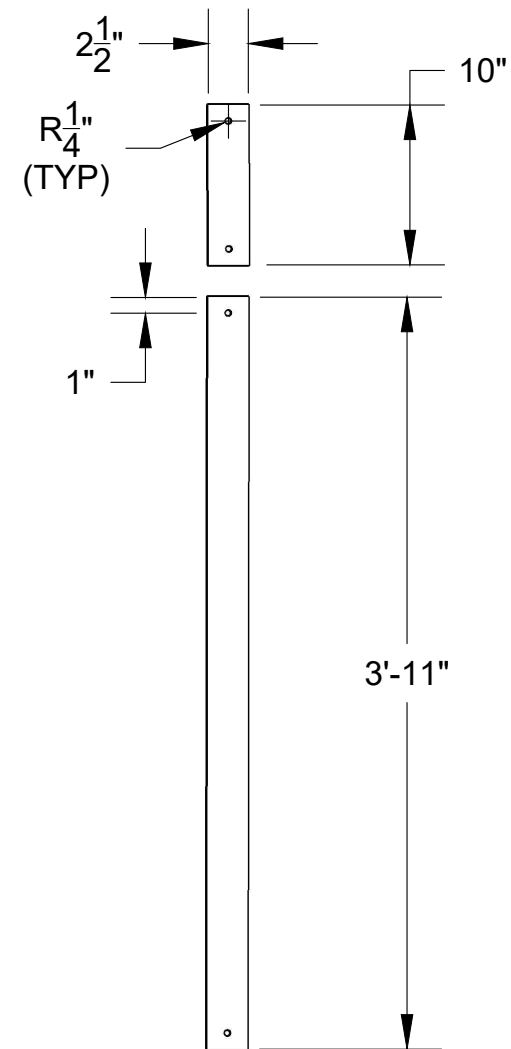

N3
1 NECK TOP FRONT VIEW
1X6 RIPPED TO 1X3