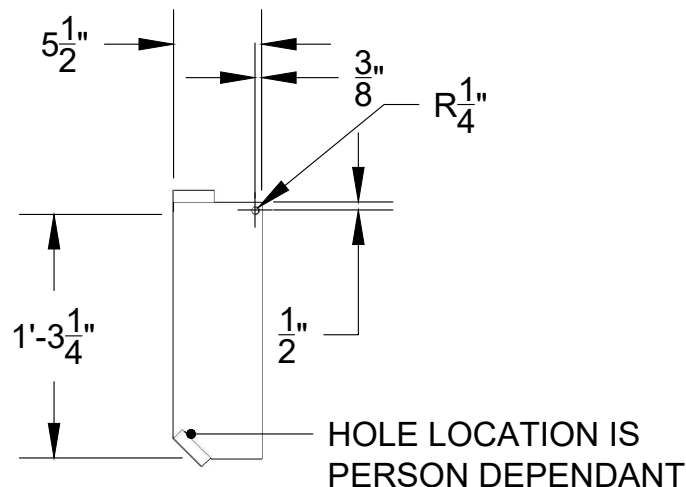

N4  
1 NECK HARNESS FRONT VIEW  
1X6

N4  
2 NECK HARNESS SIDE VIEW  
1X6

N4  
4 NECK OVERVIEW  
HARNESS IS HIGHLIGHTED

N4  
3 SIDE PIECE HOLE LOCATION

NOTES: GLUE AND SCREW

NECK HARNESS	
<b>SHE KILLS MONSTERS</b>	
PURDUE THEATRE	
DIRECTOR: AMY L BUDD	<b>N4 / N6</b>
SCENIC DESIGNER: JEFFREY KMIEC	
DRAGON DESIGNER: KATE CARDINALLI	
TD: STEPHEN W FRAUSTO	
DRAFTER: ELENA HELVAJIAN	
DATE: 02/16/19	SCALE: 1" = 1'0"

N6  
1 NECK ASSEMBLY ISOMETRIC VIEW  
ATTACH POINTS 1-4 WITH  $\frac{3}{8}$ "  
BOLTS (R&R)

ATTACH LEVER MECHANISM TO  
NECK BASE WITH  $3\frac{1}{2}$ " MENDING PLATE

N6  
2 NECK ASSEMBLY WITH LEVER ISOMETRIC VIEW