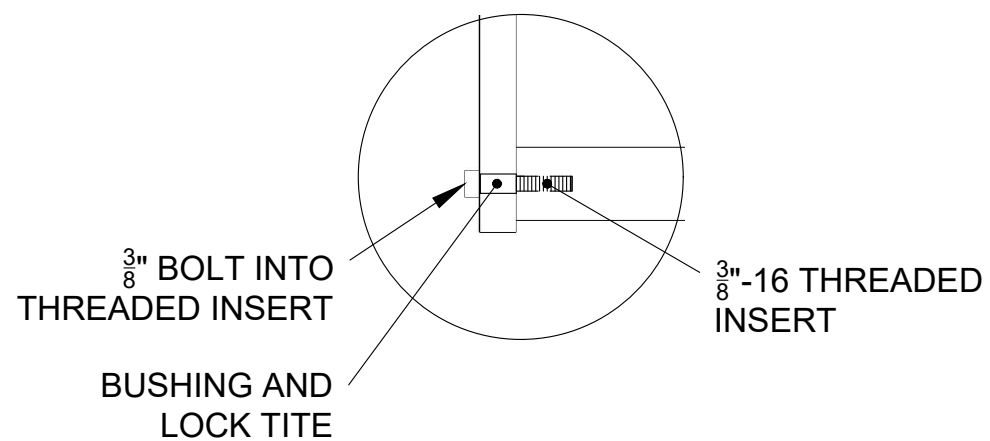

N2 NECK BASE TOP VIEW  
1 1X6 RIPPED TO 1X3

N2 NECK BASE SIDE VIEW  
3

N2 NECK OVERVIEW  
5 BASE IS HIGHLIGHTED

N2 NECK BASE FRONT VIEW  
2 1X6 RIPPED TO 1X3

N2 DETAIL A  
4 SCALE: 3" = 1'0"

NECK BASE	
<b>SHE KILLS MONSTERS</b>	
PURDUE THEATRE	
DIRECTOR: AMY L BUDD	
SCENIC DESIGNER: JEFFREY KMIEC	
DRAGON DESIGNER: KATE CARDINALLI	
TD: STEPHEN W FRAUSTO	
DRAFTER: ELENA HELVAJIAN	
DATE: 02/16/19	SCALE: 1" = 1'0"

N6  
1 NECK ASSEMBLY ISOMETRIC VIEW  
ATTACH POINTS 1-4 WITH  $\frac{3}{8}$ "  
BOLTS (R&R)

ATTACH LEVER MECHANISM TO  
NECK BASE WITH  $3\frac{1}{2}$ " MENDING PLATE

N6  
2 NECK ASSEMBLY WITH LEVER ISOMETRIC VIEW