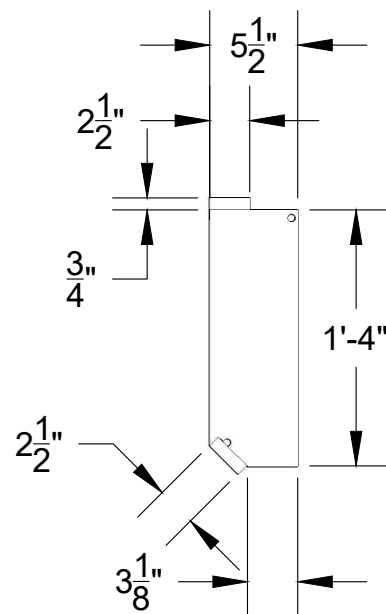

N2 / N6

N3  
1 NECK TOP FRONT VIEW  
1X6 RIPPED TO 1X3

N3  
2 NECK OVERVIEW  
TOP IS HIGHLIGHTED

NECK TOP	
<b>SHE KILLS MONSTERS</b>	
PURDUE THEATRE	
DIRECTOR: AMY L BUDD	
SCENIC DESIGNER: JEFFREY KMIEC	
DRAGON DESIGNER: KATE CARDINALLI	
TD: STEPHEN W FRAUSTO	
DRAFTER: ELENA HELVAJIAN	
DATE: 02/16/19	SCALE: 1" = 1'0"
<b>N3 /N6</b>	

N4  
1 NECK HARNESS FRONT VIEW  
1X6

N4  
2 NECK HARNESS SIDE VIEW  
1X6

N4  
4 NECK OVERVIEW  
HARNESS IS HIGHLIGHTED

N4  
3 SIDE PIECE HOLE LOCATION

NOTES: GLUE AND SCREW

NECK HARNESS	
<b>SHE KILLS MONSTERS</b>	
PURDUE THEATRE	
DIRECTOR: AMY L BUDD	<b>N4 / N6</b>
SCENIC DESIGNER: JEFFREY KMIEC	
DRAGON DESIGNER: KATE CARDINALLI	
TD: STEPHEN W FRAUSTO	
DRAFTER: ELENA HELVAJIAN	
DATE: 02/16/19	SCALE: 1" = 1'0"

N5  
1 NECK LEVER TOP VIEW  
1X6 RIPPED TO 1X3

N5  
2 NECK LEVER SIDE VIEW

N5  
4 NECK OVERVIEW  
LEVER IS HIGHLIGHTED

N5  
3 DETAIL B  
SCALE: 3" = 1'0"

NOTES: GLUE AND SCREW

NECK LEVER	
<b>SHE KILLS MONSTERS</b>	
PURDUE THEATRE	
DIRECTOR: AMY L BUDD	<b>N5 / N6</b>
SCENIC DESIGNER: JEFFREY KMIEC	
DRAGON DESIGNER: KATE CARDINALLI	
TD: STEPHEN W FRAUSTO	
DRAFTER: ELENA HELVAJIAN	
DATE: 02/16/19	SCALE: 1" = 1'0"

N6  
1 NECK ASSEMBLY ISOMETRIC VIEW  
ATTACH POINTS 1-4 WITH  $\frac{3}{8}$ "  
BOLTS (R&R)

ATTACH LEVER MECHANISM TO  
NECK BASE WITH  $3\frac{1}{2}$ " MENDING PLATE

N6  
2 NECK ASSEMBLY WITH LEVER ISOMETRIC VIEW