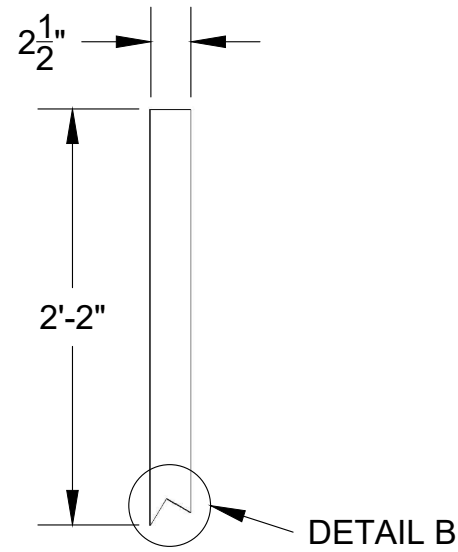

N5
2 NECK LEVER SIDE VIEW