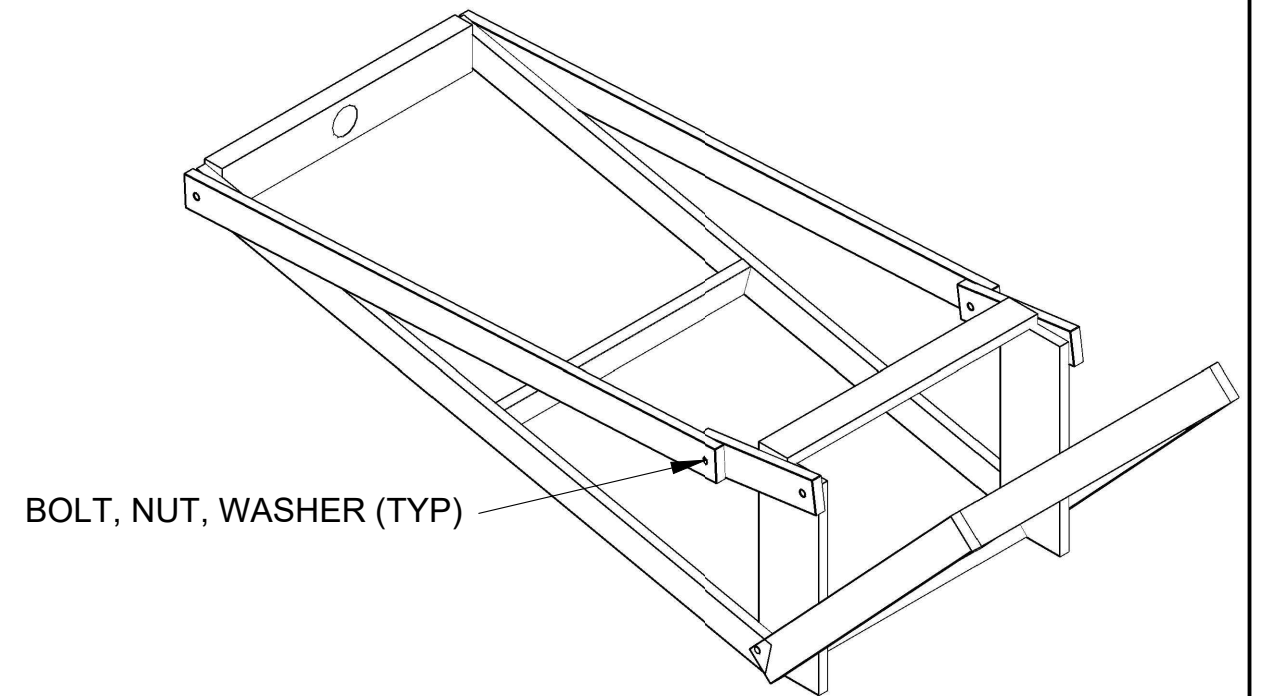

N3
2 NECK OVERVIEW
TOP IS HIGHLIGHTED

NECK TOP	
SHE KILLS MONSTERS	
PURDUE THEATRE	
DIRECTOR: AMY L BUDD	
SCENIC DESIGNER: JEFFREY KMIEC	
DRAGON DESIGNER: KATE CARDINALLI	
TD: STEPHEN W FRAUSTO	
DRAFTER: ELENA HELVAJIAN	
DATE: 02/16/19	SCALE: 1" = 1'0"
N3 /N6